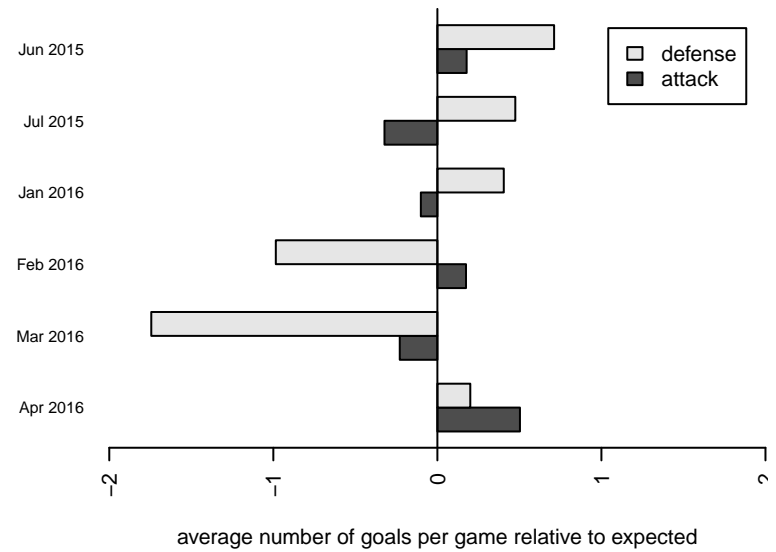

Performance relative to 13 month average