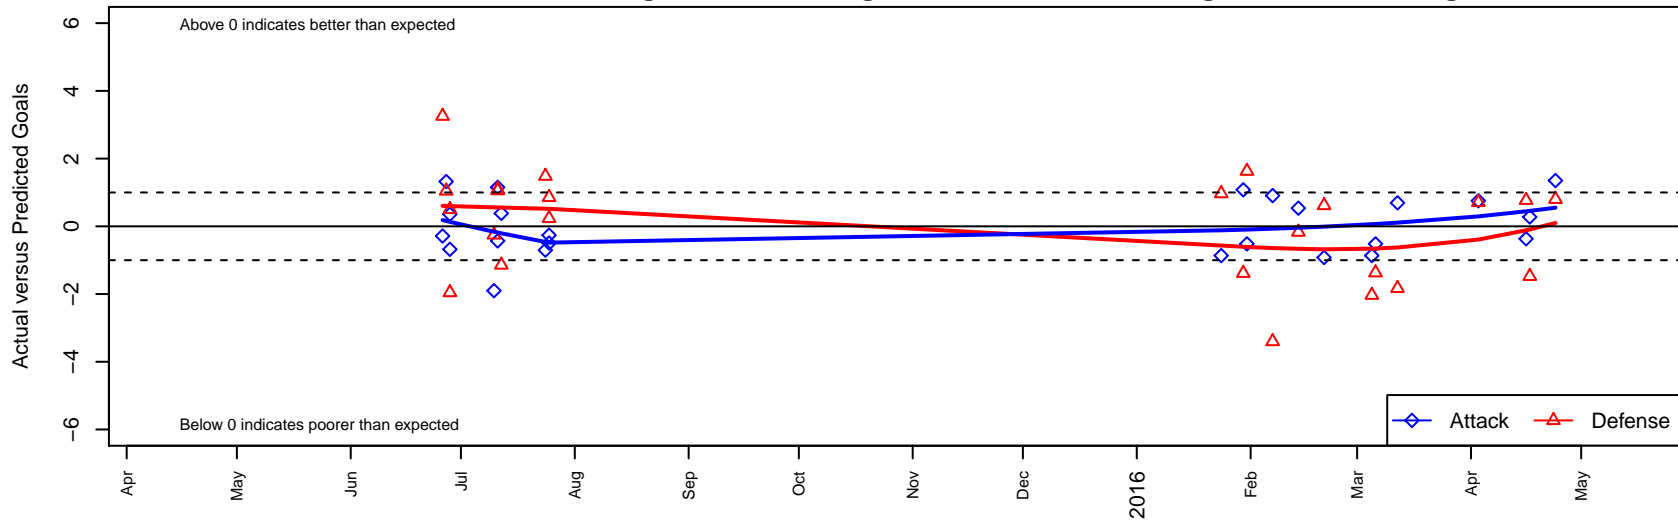

Crossfire OR Blue II Rain G00

Crossfire Oregon
 Tigard, OR
 G00 total strength=1032
 attack=2.63 defense=1.89
 fall league = PTT G00 Div 1 White
 notes= Leyland 2015

alt names used:
 CROSSFIRE OREGON LOSC BLUE II/RAIN (
 LOSC Rain
 Crossfire Oregon 00 Blue II
 Crossfire Oregon 00 Blue II

Venues played:
 2015 Capital Cup GU15
 2015 PCU Summer Classic U15-U16 Silver
 2015 Oswego Nike Cup Silver U15
 2015 PTT G00 Division 1 White
 2015 OYS Presidents Cup G00

Crossfire OR Blue II Rain G00
 Dots are actual minus expected GF (blue circles) and GA (red triangles).
 Blue line is smoothed change in attack strength. Red is smoothed change in defense strength.

**attack and defense variance (black dot)
relative to other teams
and top 10 in region**

**attack and defense rating
relative to others at age
and all opponents in last 13 months**

Performance relative to 13 month average