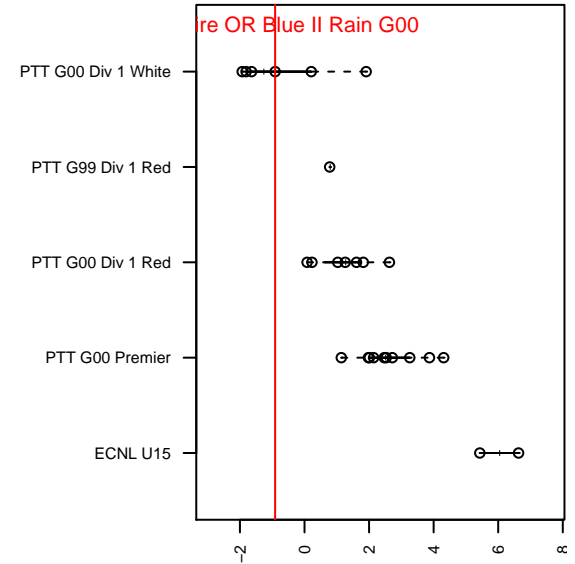

Crossfire OR Blue II Rain G00

Crossfire Oregon
 Tigard, OR
 G00 total strength=1032
 attack=2.63 defense=1.89
 fall league = PTT G00 Div 1 White
 notes= Leyland 2015

alt names used:
 CROSSFIRE OREGON LOSC BLUE II/RAIN (
 LOSC Rain
 Crossfire Oregon 00 Blue II
 Crossfire Oregon 00 Blue II

Venues played:
 2015 Capital Cup GU15
 2015 PCU Summer Classic U15-U16 Silver
 2015 Oswego Nike Cup Silver U15
 2015 PTT G00 Division 1 White
 2015 OYS Presidents Cup G00

Crossfire OR Blue II Rain G00
 Dots are actual minus expected GF (blue circles) and GA (red triangles).
 Blue line is smoothed change in attack strength. Red is smoothed change in defense strength.

**attack and defense variance (black dot)
relative to other teams
and top 10 in region**

**attack and defense rating
relative to others at age
and all opponents in last 13 months**

Performance relative to 13 month average