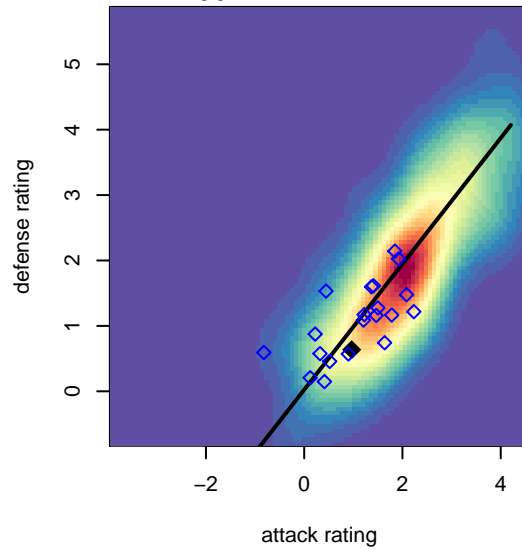

Crossfire OR Blue II Rain G00

Crossfire Oregon
 Tigard, OR
 G00 total strength=1032
 attack=2.63 defense=1.89
 fall league = PTT G00 Div 1 White
 notes= Leyland 2015

alt names used:
 CROSSFIRE OREGON LOSC BLUE II/RAIN (
 LOSC Rain
 Crossfire Oregon 00 Blue II
 Crossfire Oregon 00 Blue II

Venues played:
 2015 Capital Cup GU15
 2015 PCU Summer Classic U15-U16 Silver
 2015 Oswego Nike Cup Silver U15
 2015 PTT G00 Division 1 White
 2015 OYS Presidents Cup G00

Crossfire OR Blue II Rain G00
 Dots are actual minus expected GF (blue circles) and GA (red triangles).
 Blue line is smoothed change in attack strength. Red is smoothed change in defense strength.

**attack and defense variance (black dot)
relative to other teams
and top 10 in region**

**attack and defense rating
relative to others at age
and all opponents in last 13 months**

Performance relative to 13 month average