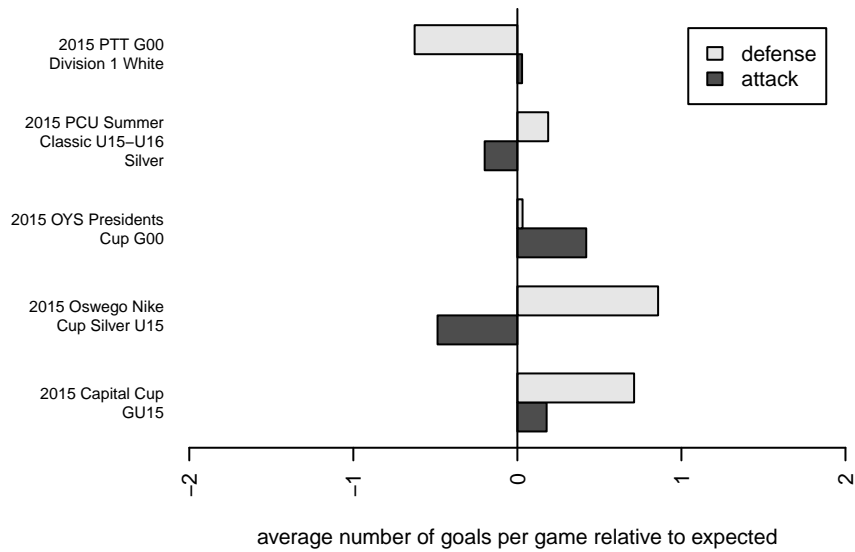

Crossfire OR Blue II Rain G00

Crossfire Oregon
 Tigard, OR
 G00 total strength=1032
 attack=2.63 defense=1.89
 fall league = PTT G00 Div 1 White
 notes= Leyland 2015

alt names used:
 CROSSFIRE OREGON LOSC BLUE II/RAIN (
 LOSC Rain
 Crossfire Oregon 00 Blue II
 Crossfire Oregon 00 Blue II

Venues played:
 2015 Capital Cup GU15
 2015 PCU Summer Classic U15-U16 Silver
 2015 Oswego Nike Cup Silver U15
 2015 PTT G00 Division 1 White
 2015 OYS Presidents Cup G00

Crossfire OR Blue II Rain G00
 Dots are actual minus expected GF (blue circles) and GA (red triangles).
 Blue line is smoothed change in attack strength. Red is smoothed change in defense strength.

**attack and defense variance (black dot)
relative to other teams
and top 10 in region**

**attack and defense rating
relative to others at age
and all opponents in last 13 months**

Performance relative to 13 month average