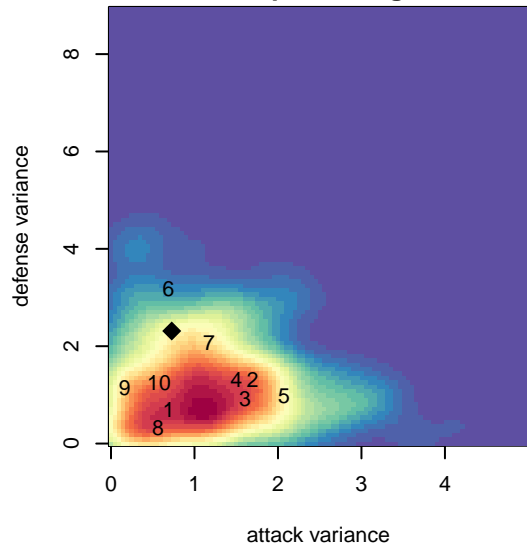

Crossfire OR Blue II Rain G00

Crossfire Oregon
 Tigard, OR
 G00 total strength=1032
 attack=2.63 defense=1.89
 fall league = PTT G00 Div 1 White
 notes= Leyland 2015

alt names used:
 CROSSFIRE OREGON LOSC BLUE II/RAIN (
 LOSC Rain
 Crossfire Oregon 00 Blue II
 Crossfire Oregon 00 Blue II

Venues played:
 2015 Capital Cup GU15
 2015 PCU Summer Classic U15-U16 Silver
 2015 Oswego Nike Cup Silver U15
 2015 PTT G00 Division 1 White
 2015 OYS Presidents Cup G00

Crossfire OR Blue II Rain G00
 Dots are actual minus expected GF (blue circles) and GA (red triangles).
 Blue line is smoothed change in attack strength. Red is smoothed change in defense strength.

**attack and defense variance (black dot)
relative to other teams
and top 10 in region**

**attack and defense rating
relative to others at age
and all opponents in last 13 months**

Performance relative to 13 month average